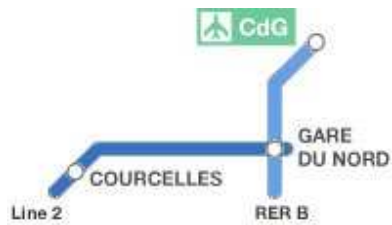

World LP Gas Association: 9 rue Anatole de la Forge 75017, Paris

If you are coming from Roissy Charles-de-Gaulle Airport

1. Take the RER B – Direction, Robinson (B2) or Saint-Rémy-les-Chevreuse (B4)
2. Change at Gare du Nord station to the Metro Line 2 - Direction Porte Dauphine
3. Get off at Charles de Gaulle - Etoile station

If you are coming from Orly Airport

1. Take the RER C - Direction : Versailles/St-Quentin-en-Yvelines or Montigny B. - Argenteuil
2. Change at Bir Hakeim station to the line 6 , direction Charles-de-Gaulle Etoile

Wherever you are coming from, Metro Lines 1, 2, and 6 and RER A all go to Charles de Gaulle-Etoile. Once at this station, take the exit: **Avenue Carnot.**

When you get to the top of the stairs go straight, cross the street (rue General Lanrezac) and turn left. Cross Avenue Carnot, turn right and keep walking down and turn left at the corner. You should now be on Rue Anatole de la Forge). The WLPGA building is opposite the Bidou Bar.

Accessing the Building

Press on the gray button on your right to open the door. Walk straight until the end of the corridor and look to your left. There will be an interphone. Press the button next to WLPGA. Someone will buzz you in. Walk straight to building A and push open the green door straight in front of you. We are located on the 2nd floor.